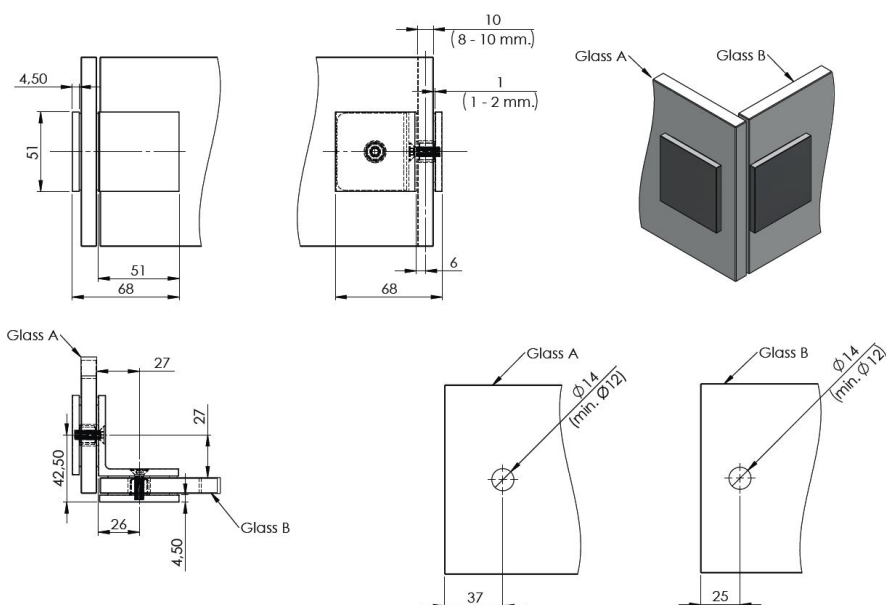

PRODUCT SHEET

Description:

Glass Clamp "Bern", 90DG, SS-Look, Glass/Glass, 51x51x17mm, Square Corners, 8-10mm Glass, Glass Mounted By $\varnothing 12$ mm, Drilling, Brass Material

Item number:

15.23.691-2

Units	Box	Carton	HS Code	Barcode
Pcs.	1	50	8302419000	
				5704866504423

SISO A/S

Mileparken 11
DK-2740 Skovlunde
Denmark
VAT: DK 24786013

Phone +45 45 830 900

www.siso.dk
siso@siso.dk

Danske Bank
Nytov Branch
Copenhagen
SWIFT: DABADKKK

Account no.
4180 3112 112936
IBAN Account
DK7230003112112936